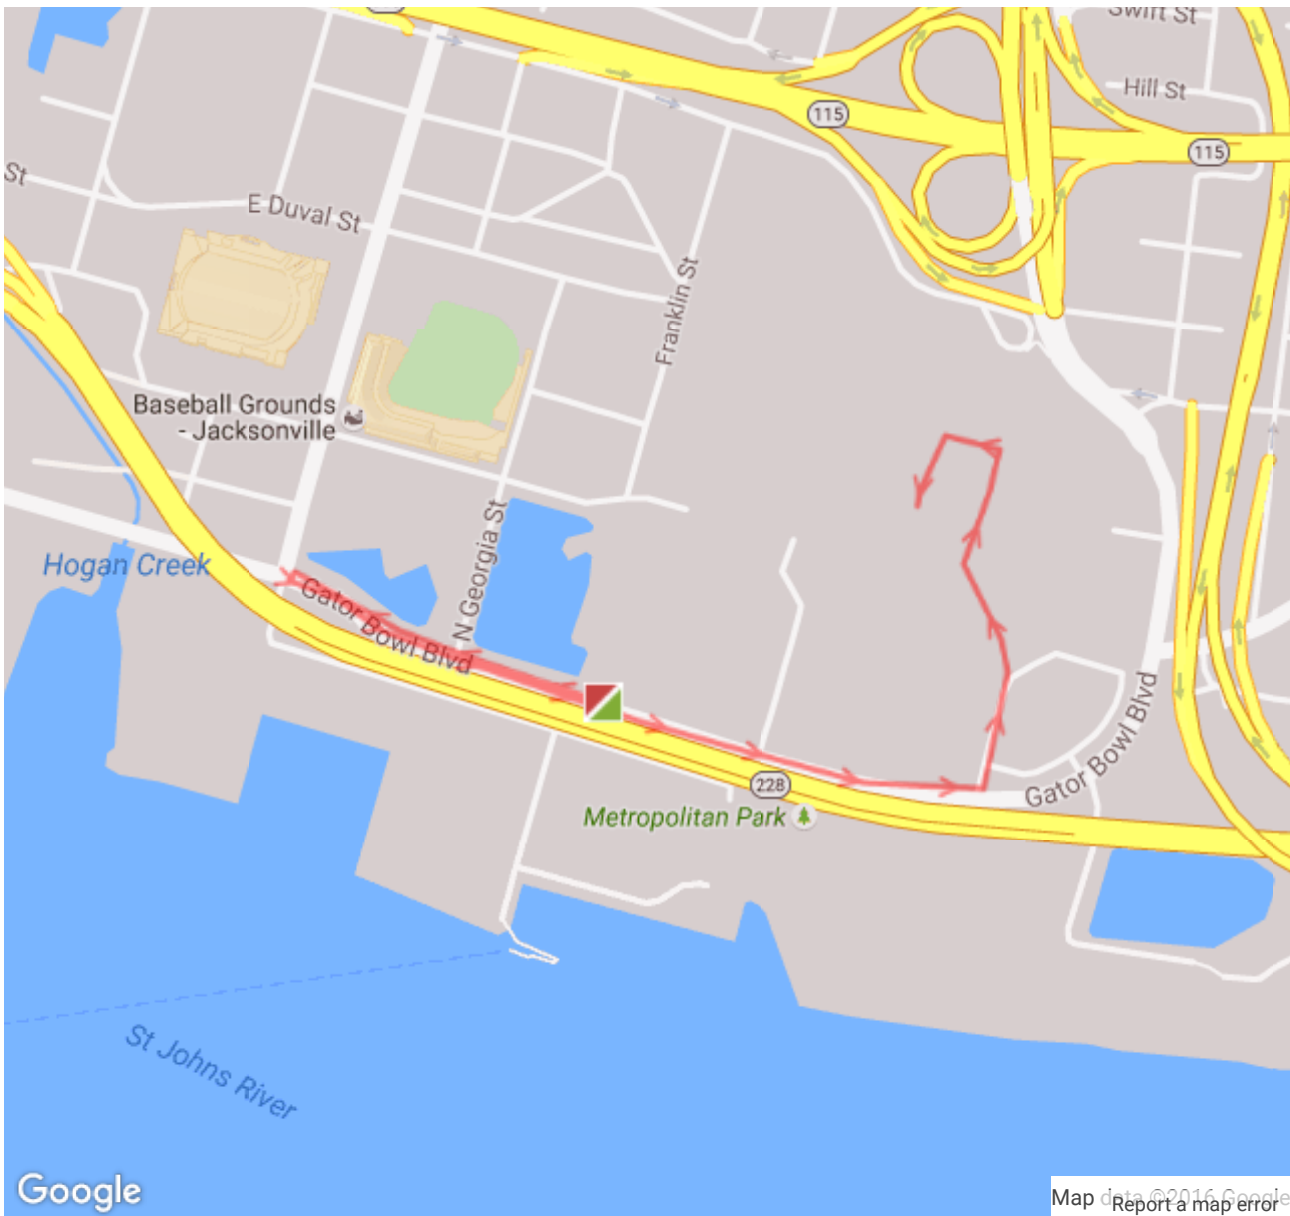

mapometer - McKenzie's Run New Mile 2016

Distance
1.00 ml

Ascent
10 ft

Descent
13 ft